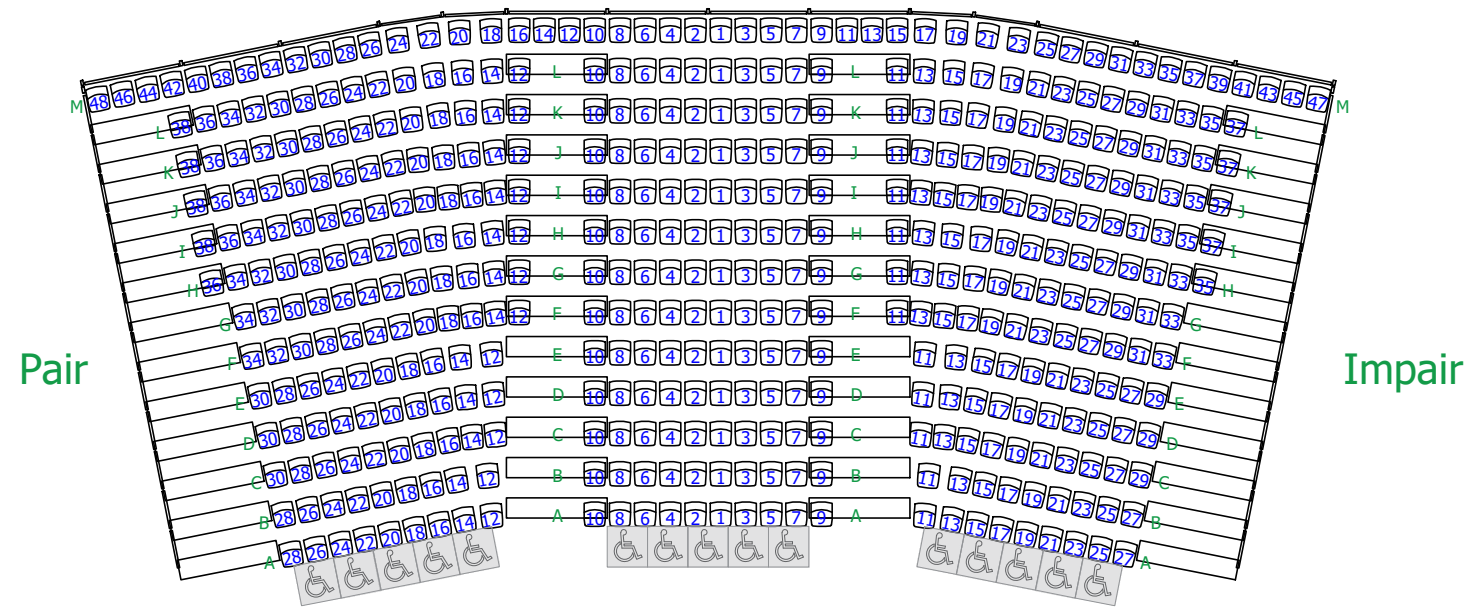

LUMA ARLES

Pair

Impair

Scène

Emergency Exit

service stair

Emergency Exit